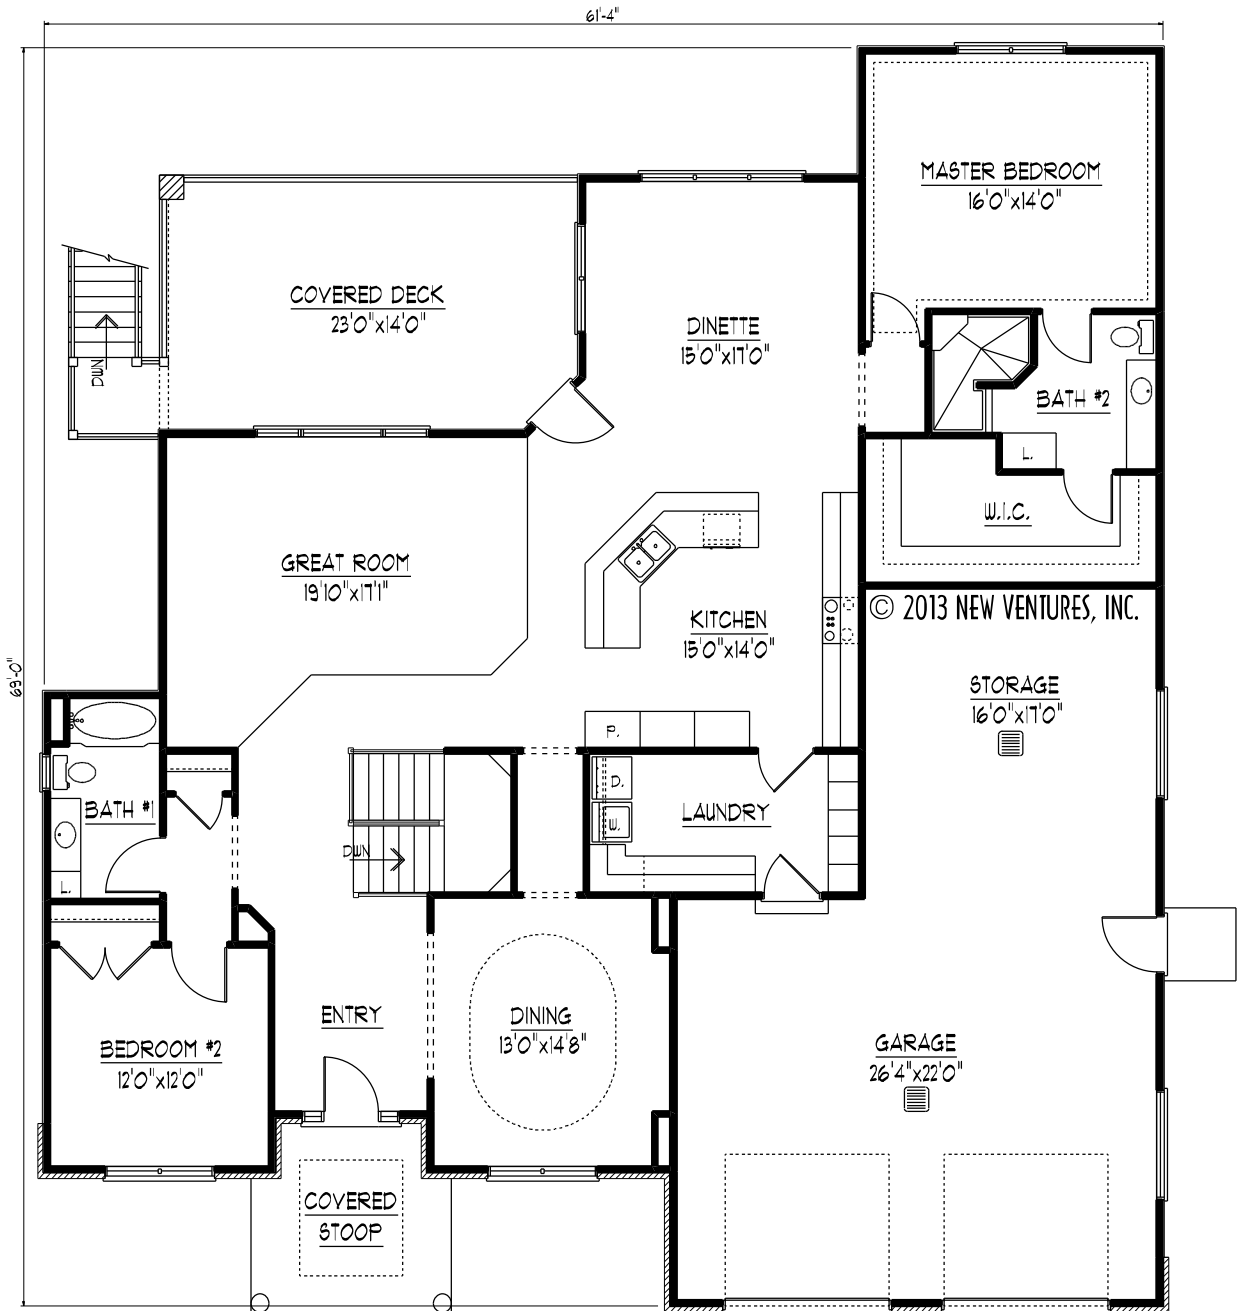

FRONT ELEVATION

NV14404

NV14404

MAIN LEVEL FLOOR PLAN

MAIN LEVEL 2270 SQ/FT
 GARAGE 895 SQ/FT